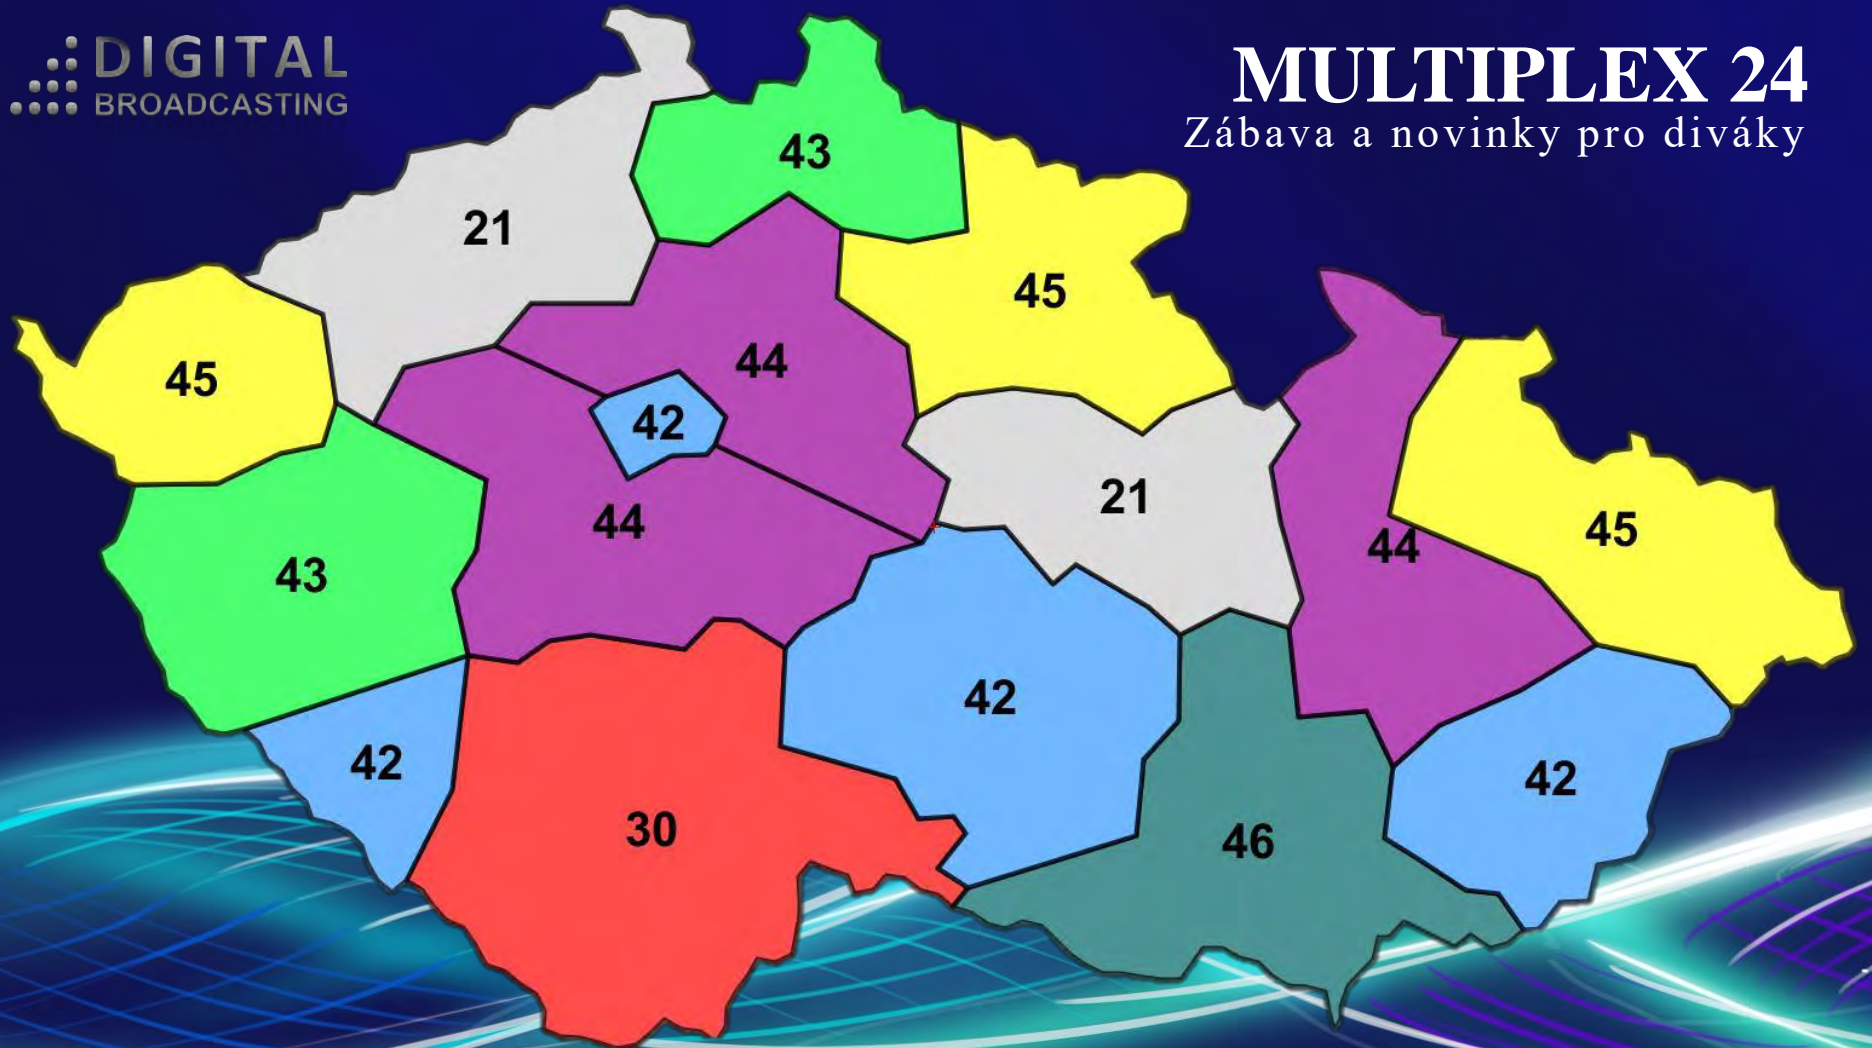

**ITU-R P. 1546-2CA**

< 56.0  
56.0..120.0

**DIGITAL BROADCASTING**

**PRAHA CITY TOWER**

**ITU-R P. 1812-6**