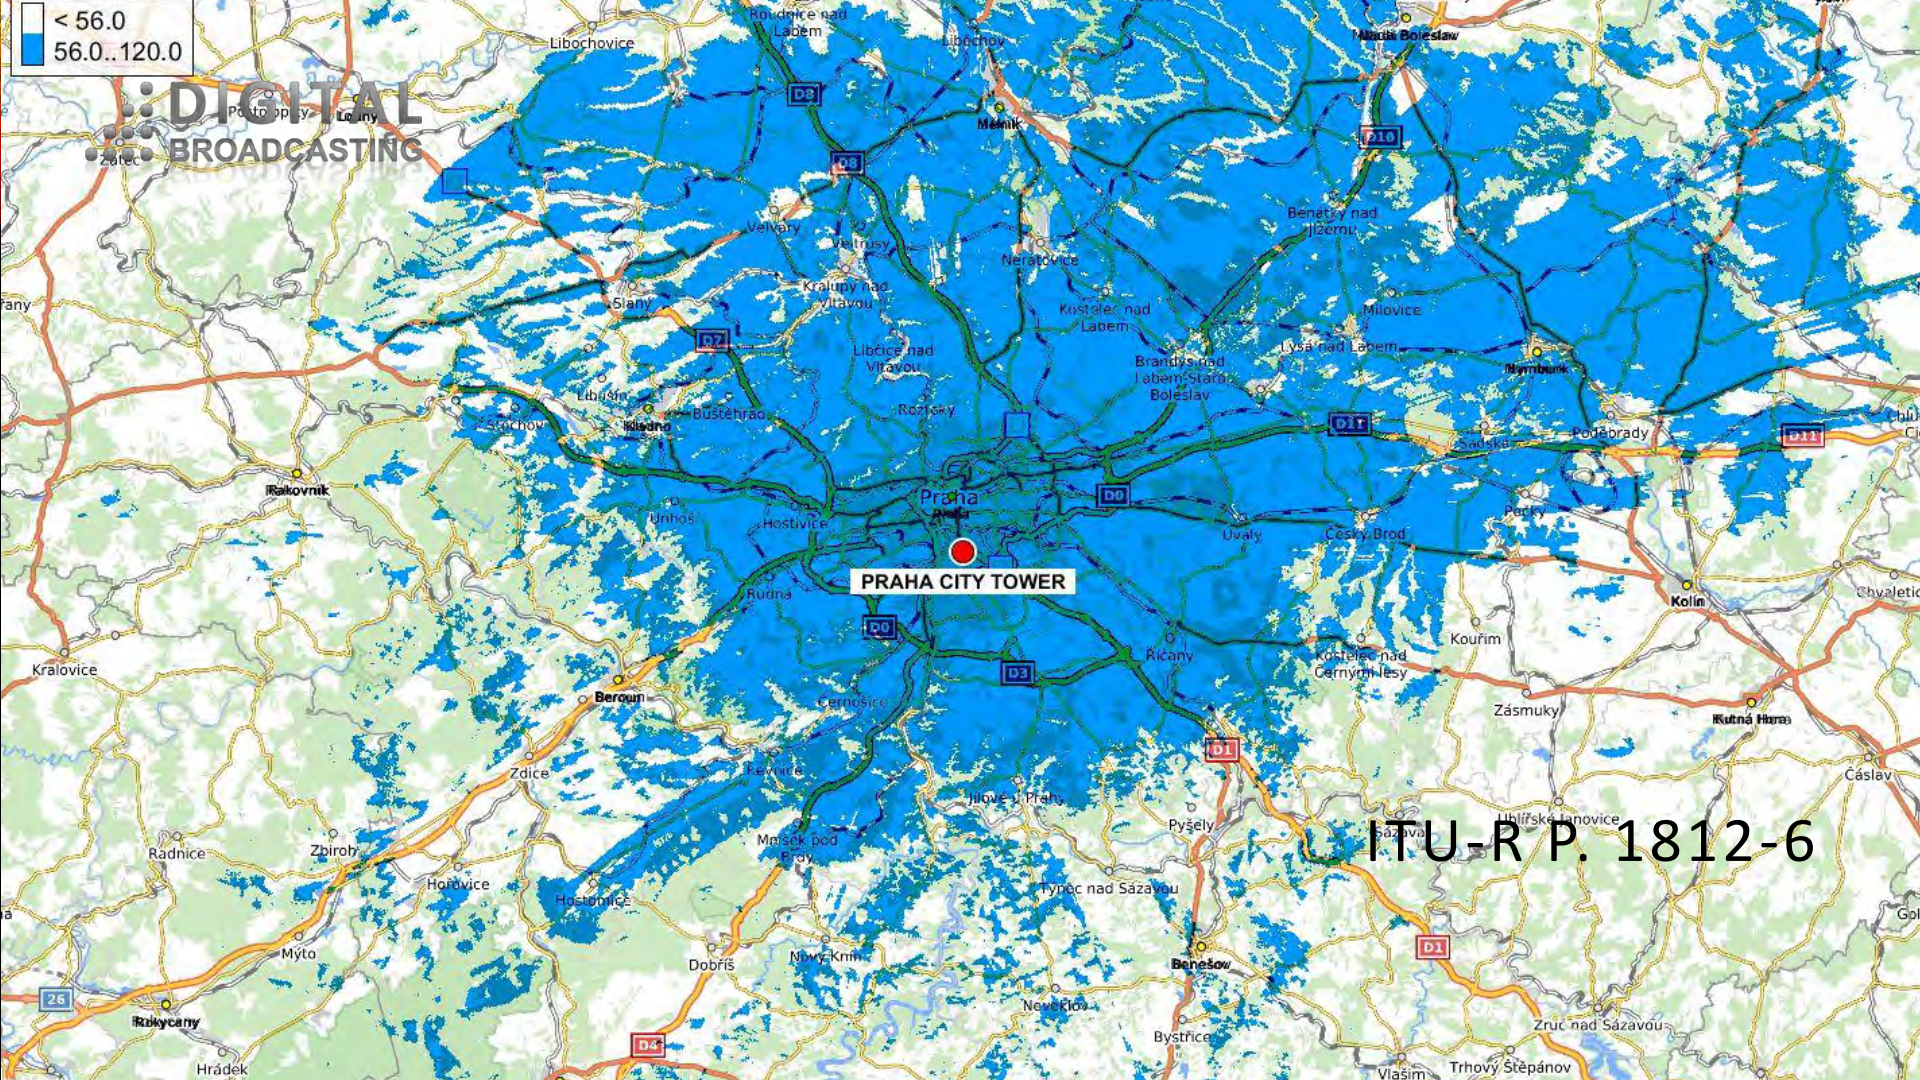

< 56.0
56.0..120.0

DIGITAL BROADCASTING

PRAHA CITY TOWER

ITU-R P. 1812-6